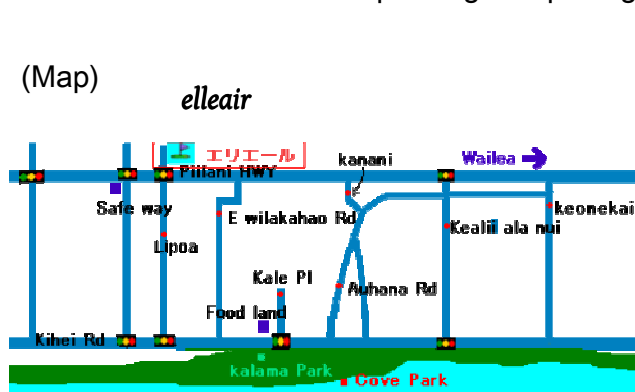

There is a driving range in Kihei where you can practice on natural turf.

Practice at our driving range with your family and friends while enjoying the beauty of Maui.

The range is open from 7:00 am ~ 9:00 pm (Wednesdays: 10:00 am ~ 9:00 pm)

There is also a pitching and putting green to brush up on your short game.